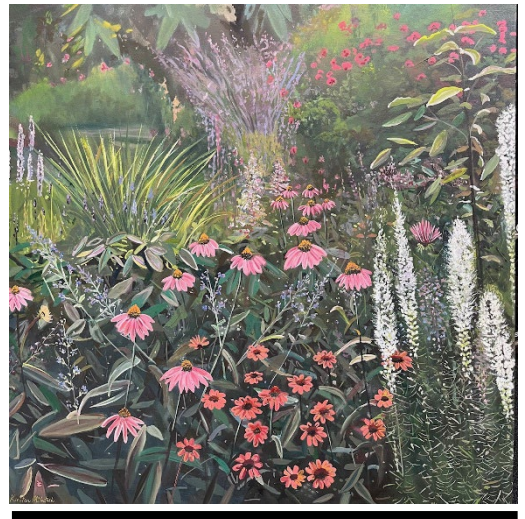

There are nine members of this band. For two of them it is their first show at the *Welcome Swallow Gallery*. **Roseanne Croucher** and **Michele Rumney** are established artists. The former has developed a realism style that embraces a light impressionism, similar to Renoir's early nineteenth century landscape paintings. Rumney presents novel compositions that are strongly Fauvist in their use of firm and colourful gestural lines that together formulate objects, perspectives and narratives.

Sgt. Pepper's Lonely Heart's Club Band
... It's wonderful to be here
It's certainly a thrill – *Lennon & McCartney*

14.

Julie Mello
Grazing the
Plains #2
Oil on Board
305x406mm
Price: \$600

Gaen
Swing With a Punch
Acrylic on Board
1200 x 900mm
Price: \$3900

16.

Julie Mello
In Their Own World
Oil on Board
505x405mm
Price: \$750

17. 18.

Kirsten McIntosh

A Garden of Memories

Oil

762x762mm

Price: \$3750