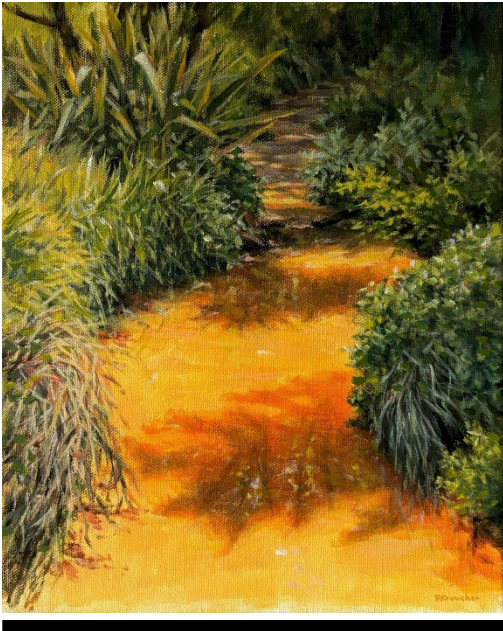

6.

Martin Necas

Evening on the
Tairua River
Watercolour
297x420mm
Price: \$550

7.

Martin Necas

The Quiet Flow of Winter
Watercolour
575x365mm
Price: \$1000

8.

Rosanne Croucher

Nearing Hush – Lewis Pass
Oil on Copper Panel
170x220mm
Price: \$470

Rosanne Croucher

Kirikiriroa Stream – en plein

Acrylic on Canvas

300x250mm

Price: \$750

9.

Michele Rumney