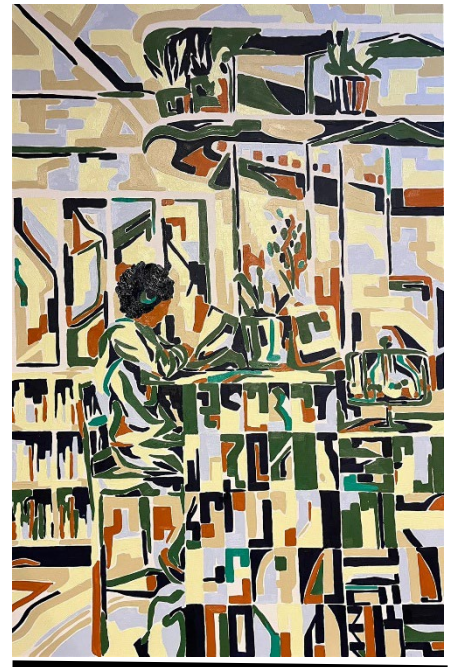

Michele Rumney

Take Five

Oil on Canvas

914x610mm

Price: $1050

11.