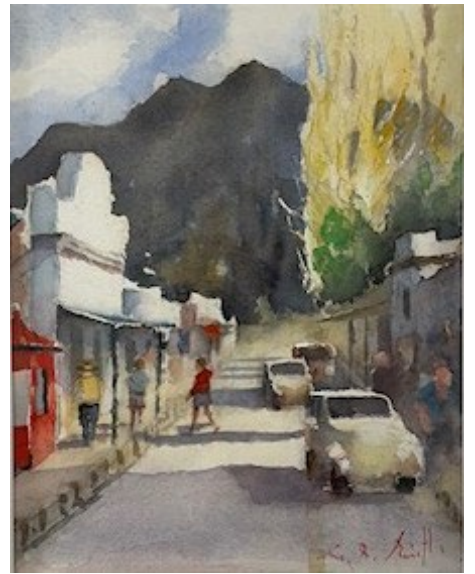

Gavin Smith

Arrowtown I
Watercolour
370x295mm
Price: $395

Good Morning Good Morning

Going to work, don't want to go feeling low down.
Heading for home, you start to roam then you're in town - *Lennon & McCartney*

Gavin Smith

Arrowtown II
Watercolour
370x295mm
Price: $395