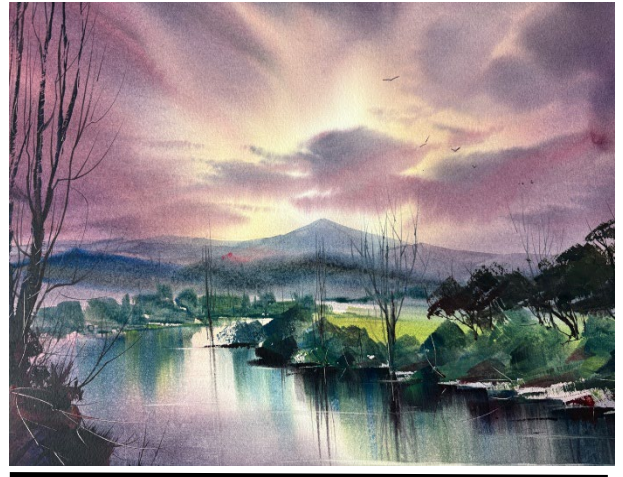

Gavin Smith

Arrowtown II
Watercolour
370x295mm
Price: \$395

5.

Martin Necas

Lucy's Boat
Watercolour
420x590mm
Price: \$1150

Lucy in the Sky With Diamonds

Picture yourself in a boat on a river with tangerine trees and marmalade skies. Somebody calls you, you answer quite slowly. A girl with kaleidoscope eyes - *Lennon & McCartney*

6.

Martin Necas

Evening on the
Tairua River
Watercolour
297x420mm
Price: \$550

7.

Martin Necas

The Quiet Flow of Winter
Watercolour
575x365mm
Price: \$1000

8.

Rosanne Croucher