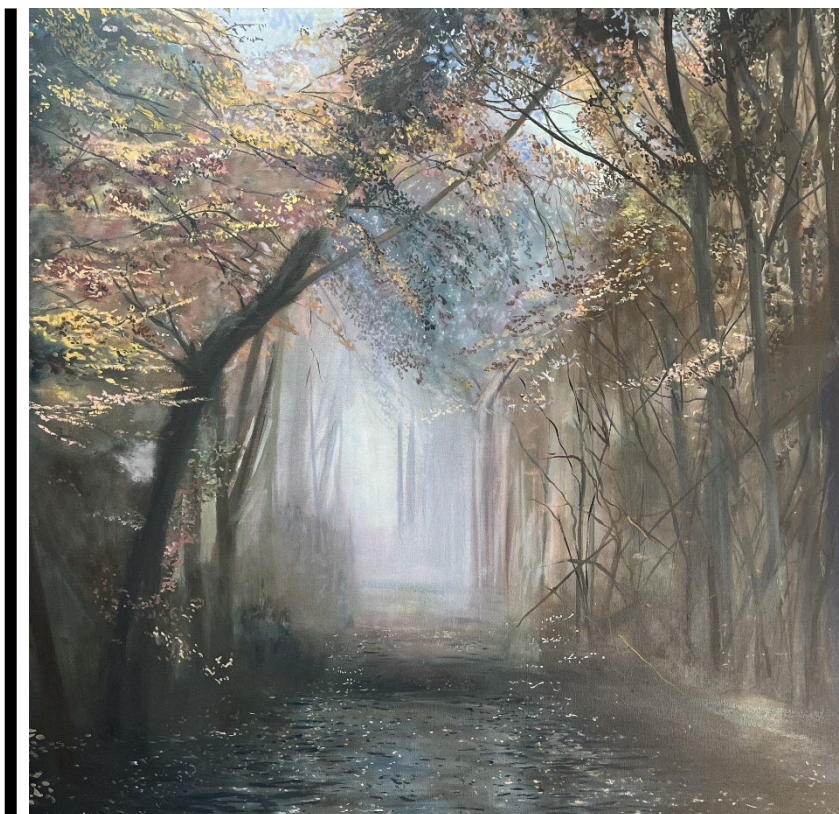

Kirsten McIntosh
Winter's Veil - WIP
Oil
1016x1016mm
Price: $5000